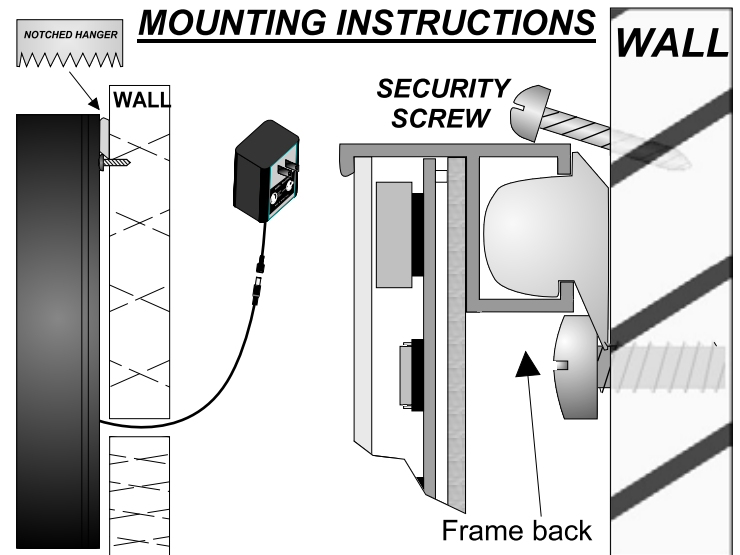

- 1.8", 2.5" and 4" DIGIT SIZE
- 12 OR 24 HOUR FORMAT
- 2 TO 24 ZONES
- NON GLARE LENS
- SUPER BRIGHT LEDs
- CUSTOM LETTERING TO YOUR SPECIFICATION
- ALUMINUM FRAME SURFACE MOUNT OR FLUSH
- 10 YEAR LITHIUM BATTERY BACKUP (Standard)
- AUTOMATIC DAY LIGHT CORRECTION (Standard)
- INFRARED REMOTE CONTROL (Standard)
- ONE SEC A YEAR ACCURACY (TCXO) (Standard)