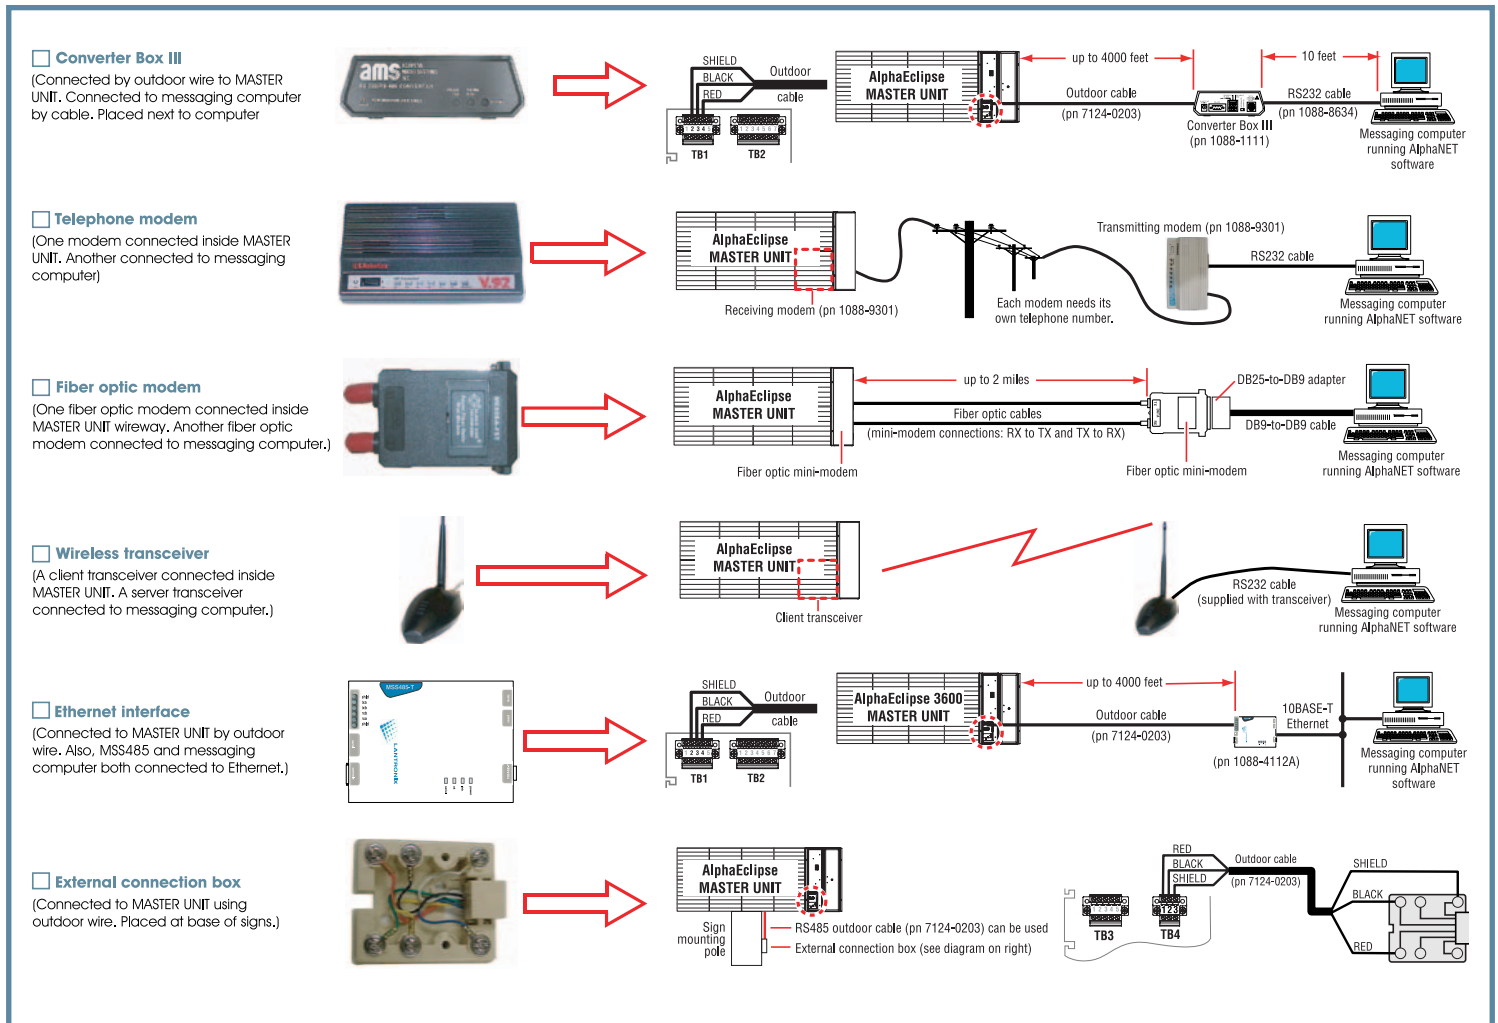

## State-of-the-Art Communications Control

- A PC connectivity solution that meets every need
- Wired or wireless configurations
- Dial up or fiber optic modem control
- High speed wired or wireless Ethernet networking
- Standard comport RS232 or RS485 serial connections
- Installed and supported locally by an Adaptive® AlphaEclipse dealer
- Operator training programs tailored to meet start-up as well as advanced communication needs
- Alphamation™ custom designed graphic content services are available to help you add customized graphic sizzle to your daily messaging